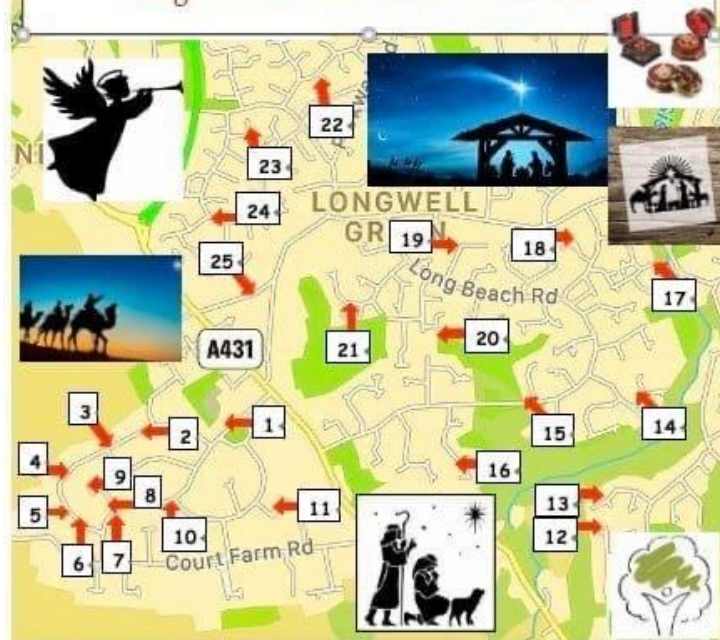

# CHRISTMAS TRAIL

25 signs to guide us along the journey to Christmas.  
On each sign, scan the QR code to enjoy animations and songs that celebrate that first Christmas.

## We hope you enjoy our Christmas Trail.

The trail can be started at any point but there are some natural groupings that can be completed in one outing for little ones.

- |    |                               |    |                               |
|----|-------------------------------|----|-------------------------------|
| 1  | Longwell Green Primary School | 17 | 28 Berenda Drive              |
| 2  | 35 Pearsall Road              | 18 | 21 Stockton Close             |
| 3  | 49 Pearsall Road              | 19 | 23 Elderwood Drive            |
| 4  | 86 Pearsall Road              | 20 | Avonlea court. Cloverdale Dr. |
| 5  | 110 Pearsall Road             | 21 | 53 Ferndale Avenue            |
| 6  | 95 Pearsall Road              | 22 | 37 Swaish Drive               |
| 7  | 81 Ellacombe Road             | 23 | 9 Frampton Court              |
| 8  | 96 Ellacombe Road             | 24 | 22 Moorcroft Drive            |
| 9  | 60 Larksleaze Road            | 25 | The Mustard Tree              |
| 10 | 47 Ellacombe Road             |    |                               |
| 11 | 5 Balmoral Road               |    |                               |
| 12 | 64 Ludlow Close               |    |                               |
| 13 | 24 Harlech Way                |    |                               |
| 14 | 9 Sunnydale Drive             |    |                               |
| 15 | 39 Long Beach Road            |    |                               |
| 16 | 40 Sheridan Way               |    |                               |