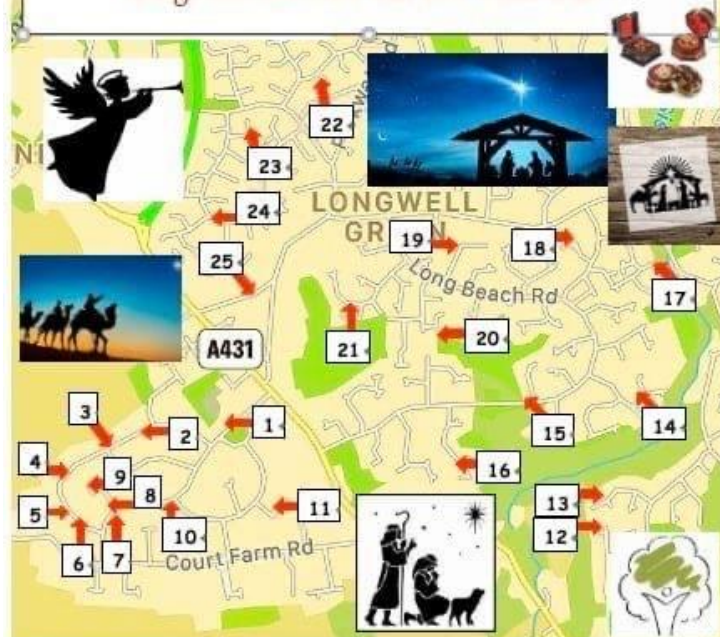

CHRISTMAS TRAIL

25 signs to guide us along the journey to Christmas.
On each sign, scan the QR code to enjoy animations and songs that celebrate that first Christmas.

We hope you enjoy our Christmas Trail.

The trail can be started at any point but there are some natural groupings that can be completed in one outing for little ones.

- | | | | |
|----|-------------------------------|----|-------------------------------|
| 1 | Longwell Green Primary School | 17 | 28 Berenda Drive |
| 2 | 35 Pearsall Road | 18 | 21 Stockton Close |
| 3 | 49 Pearsall Road | 19 | 23 Elderwood Drive |
| 4 | 86 Pearsall Road | 20 | Avonlea court. Cloverdale Dr. |
| 5 | 110 Pearsall Road | 21 | 53 Ferndale Avenue |
| 6 | 95 Pearsall Road | 22 | 37 Swaish Drive |
| 7 | 81 Ellacombe Road | 23 | 9 Frampton Court |
| 8 | 96 Ellacombe Road | 24 | 22 Moorcroft Drive |
| 9 | 60 Larksleaze Road | 25 | The Mustard Tree |
| 10 | 47 Ellacombe Road | | |
| 11 | 5 Balmoral Road | | |
| 12 | 64 Ludlow Close | | |
| 13 | 24 Harlech Way | | |
| 14 | 9 Sunnydale Drive | | |
| 15 | 39 Long Beach Road | | |
| 16 | 40 Sheridan Way | | |